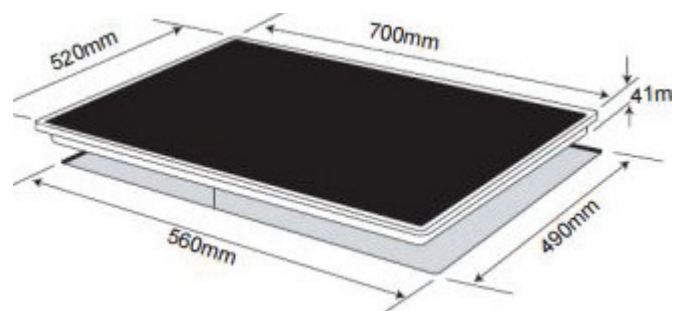

Omega 70cm 4 zone ceramic cooktop with touch controls and frameless black glass

Dimensions/weight

Overall dimensions (mm): 41h x 700w x 520d
 Cut-out dimensions (mm): 560w x 490d

Technical details

Type of cooktop:	Ceramic
Power levels:	9
Zones:	4 (1 dual zone)
Child Lock:	Yes
Overflow safety:	No
Overload protection:	No
Pause function:	No
Pan recognition:	No
Audible signals:	Yes
Timer:	All zones - 99 minutes
Residual heat indicator:	Yes
Total load:	6.4kW
Power ratings:	Front left: 1800W, 200mm Front right & rear left: 1200W, 165mm Rear right: 1000/2200W, 135/225mm
Maximum current:	28amps
Connection:	240V,50Hz
Installation Type:	Hardwired
Warranty:	24 months parts & labour

Aesthetics

Finish:	Black glass
Frameless:	Yes
Type of control:	Touch
Location of controls:	Front centre

CHILD LOCK

	Benefits
Expandable zone	This device has flexible cooking zones for various pot sizes, perfect for big families or those who enjoy entertaining.
60cm cut out	A 70cm cooktop that fits in a 60cm cut-out means owners dont need to alter their cabinetry.
Touch Controls	This appliance has touch controls making it sleek in appearances and easier to clean.