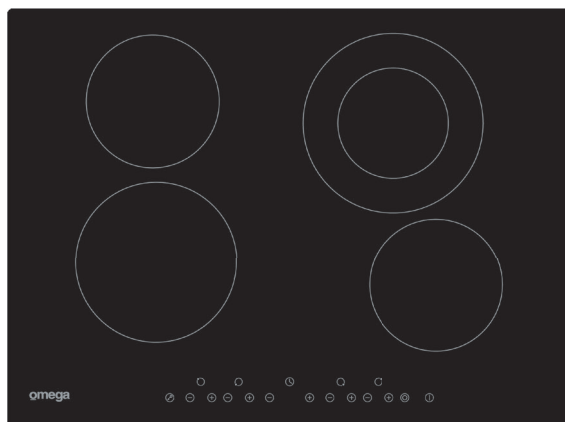

Omega 70cm 4 zone ceramic cooktop with touch controls and frameless black glass

Dimensions/weight

Overall dimensions (mm): 41h x 700w x 520d
 Cut-out dimensions (mm): 560w x 490d

Technical details

Type of cooktop:	Ceramic
Power levels:	9
Zones:	4 (1 dual zone)
Child Lock:	Yes
Overflow safety:	No
Overload protection:	No
Pause function:	No
Pan recognition:	No
Audible signals:	Yes
Timer:	All zones - 99 minutes
Residual heat indicator:	Yes
Total load:	6.4kW
Power ratings:	Front left: 1800W, 200mm Front right & rear left: 1200W, 165mm Rear right: 1000/2200W, 135/225mm
Maximum current:	28amps
Connection:	240V,50Hz
Installation Type:	Hardwired
Warranty:	24 months parts & labour

Aesthetics

Finish:	Black glass
Frameless:	Yes
Type of control:	Touch
Location of controls:	Front centre

CHILD LOCK

	Benefits
Expandable zone	This device has flexible cooking zones for various pot sizes, perfect for big families or those who enjoy entertaining.
60cm cut out	A 70cm cooktop that fits in a 60cm cut-out means owners dont need to alter their cabinetry.
Touch Controls	This appliance has touch controls making it sleek in appearances and easier to clean.